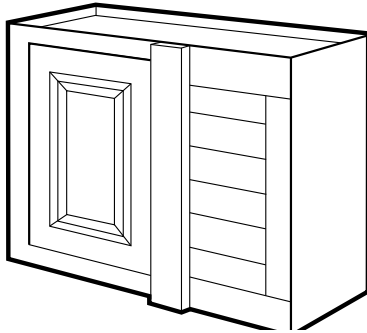

Zeus Creamy White Rope Kitchen Cabinetry

All wall cabinets have two 5/8" adjustable plywood shelves. Door is reversible.

Wall Cabinets – Blind Corner

Item Number	Description	Price
111-2337	ZRCW-WBC2430L/R - Wall Blind Corner 24"W x 12"D x 30"H - 1 Door (Left or Right)	
111-2338	ZRCW-WBC2436L/R - Wall Blind Corner 24"W x 12"D x 36"H - 1 Door (Left or Right)	
111-2339	ZRCW-WBC2442L/R - Wall Blind Corner 24"W x 12"D x 42"H - 1 Door (Left or Right)