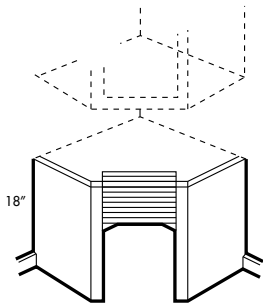

Zeus Creamy White Rope Kitchen Cabinetry

Cabinet Accessories – Corner Appliance Garage

Item Number	Description	Price
111-2288	ZRCW-TAG1224 - Corner Appliance Garage with Roll-away Door - 12"W x 24"D x 18"H	

Cabinet Accessories – Wall Wine Rack

Item Number	Description	Price
111-3004	ZRCW-W3015WR - Wine Rack 30"W x 12"D x 15"H	
111-2992	ZRCW-W3018WR - Wine Rack 30"W x 12"D x 18"H