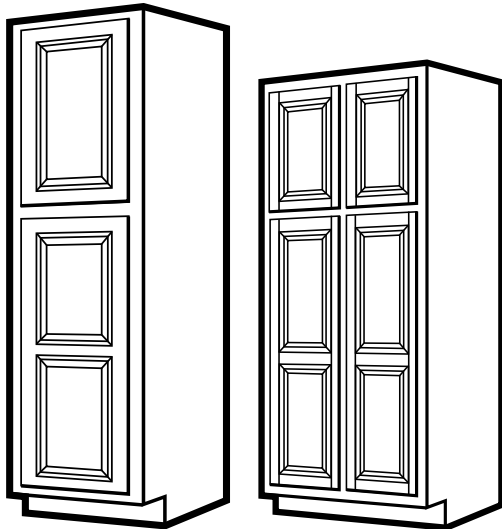

Wall Cabinets – End Angle Corner

Item Number	Description	Price
111-2254	ZRCW-AW30 - Wall End Angle Corner 17"W x 12"D x 12"D x 30"H - 1 Door	
111-2980	ZRCW-AW36 - Wall End Angle Corner 17"W x 12"D x 12"D x 36"H - 1 Door	
111-2255	ZRCW-AW42 - Wall End Angle Corner 17"W x 12"D x 12"D x 42"H - 1 Door	

All base cabinets include finished toe kick. Two 5/8" half depth adjustable shelves in bottom.

Wall Cabinets – Pantry

Item Number	Description	Price
111-2349	ZRCW-WP1884 - Wall Pantry 18"W x 24"D x 84"H - 2 Doors	
111-2350	ZRCW-WP2484 - Wall Pantry 24"W x 24"D x 84"H - 4 Doors	
111-2983	ZRCW-WP1890 - Wall Pantry 18"W x 24"D x 90"H - 2 Doors	
111-2984	ZRCW-WP2490 - Wall Pantry 24"W x 24"D x 90"H - 4 Doors	
111-2985	ZRCW-WP1896 - Wall Pantry 18"W x 24"D x 96"H - 2 Doors	
111-2986	ZRCW-WP2496 - Wall Pantry 24"W x 24"D x 96"H - 4 Doors	

All base cabinets include finished toe kick. Two 5/8" half depth adjustable shelves in bottom.