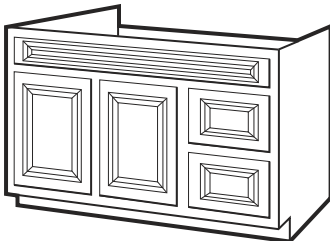

Zeus Creamy White Vanities - 2 Doors

Item Number	Description	Price
111-2291	ZRCW-2421-34 - 24"W x 21"D x 34"H 2 Doors	
111-2292	ZRCW-3021-34 - 30"W x 21"D x 34"H 2 Doors	
111-2294	ZRCW-3621-34 - 36"W x 21"D x 34"H 2 Doors	
111-2691	ZRCW-2421D-34 - 24"W x 21"D x 34"H 1 Door, 2 Drawers	
111-2293	ZRCW-3021D-34 - 30"W x 21"D x 34"H 1 Door, 2 Drawers	
111-2295	ZRCW-3621D-34 - 36"W x 21"D x 34"H 2 Doors, 2 Drawers	
111-3002	ZRCW-4221D-34 - 42"W x 21"D x 34"H 2 Doors, 2 Drawers	
111-2296	ZRCW-4821D-34 - 48"W x 21"D x 34"H 2 Doors, 4 Drawers	
111-2297	ZRCW-6021D-34 - 60"W x 21"D x 34"H 2 Doors, 4 Drawers	
111-2298	ZRCW-7221D-34 - 72"W x 21"D x 34"H 4 Doors, 4 Center Drawers