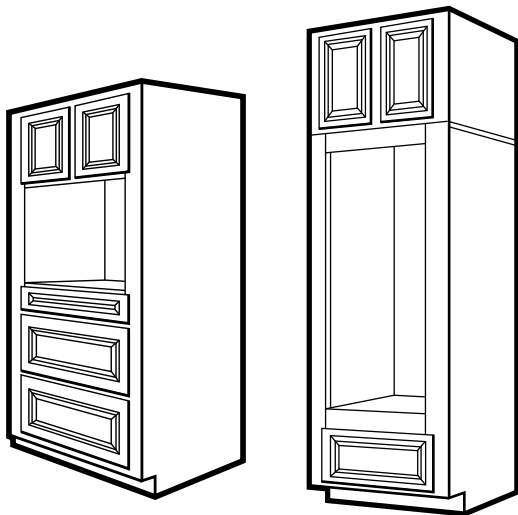

Wall Cabinets – Oven

Item Number	Description	Price
111-2281	ZRCW-OC3084 - Wall Oven Cabinet 30"W x 24"D x 84"H - 2 Doors - 3 Drawers	
111-2987	ZRCW-OC3384 - Wall Oven Cabinet 33"W x 24"D x 84"H - 2 Doors - 3 Drawers	
111-2282	ZRCW-OC3096 - Wall Oven Cabinet 30"W x 24"D x 96"H - 2 Doors - 3 Drawers	
111-2283	ZRCW-P3084OCD - Wall Double Oven Cabinet 30"W x 24"D x 84"H - 2 Top Doors - 1 Bottom Drawer