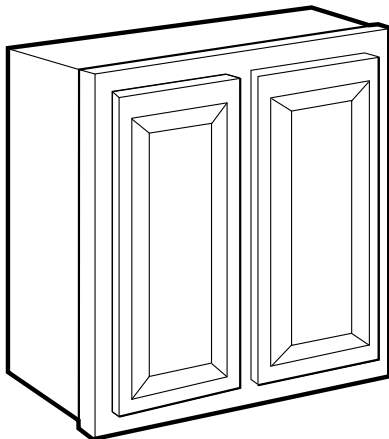

Wall Cabinets – Four Doors 30" High

Item Number	Description	Price
111-2336	ZRCW-W6030-OPEN 54"W x 12"D x 30"H 4 Door Open Shelf	

All wall cabinets have two 5/8" adjustable" plywood shelves. Door is reversible.