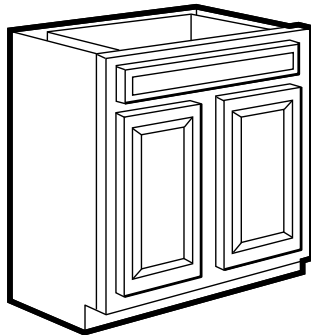

Zeus Creamy White Rope Kitchen Cabinetry

All wall cabinets have two 5/8" adjustable plywood shelves. Door is reversible.

Wall Cabinets – Blind Corner

Item Number	Description	Price
111-2337	ZRCW-WBC2430L/R - Wall Blind Corner 24"W x 12"D x 30"H - 1 Door (Left or Right)	
111-2338	ZRCW-WBC2436L/R - Wall Blind Corner 24"W x 12"D x 36"H - 1 Door (Left or Right)	
111-2339	ZRCW-WBC2442L/R - Wall Blind Corner 24"W x 12"D x 42"H - 1 Door (Left or Right)	

Base Cabinets – Single Door

Item Number	Description	Price
111-2256	ZRCW-B09 - Base 9"W x 24"D x 34 1/2"H 1 Door - 1 Drawer	
111-2257	ZRCW-B12 - Base 12"W x 24"D x 34 1/2"H 1 Door - 1 Drawer	
111-2258	ZRCW-B15 - Base 15"W x 24"D x 34 1/2"H 1 Door - 1 Drawer	
111-2259	ZRCW-B18 - Base 18"W x 24"D x 34 1/2"H 1 Door - 1 Drawer	
111-2260	ZRCW-B21 - Base 21"W x 24"D x 34 1/2"H 1 Door - 1 Drawer	

One 5/8" adjustable half depth plywood shelf. All base cabinets include finished toe kick.

Base Cabinets – Double Doors

Item Number	Description	Price
111-2261	ZRCW-B24 - Base 24"W x 24"D x 34 1/2"H 2 Doors - 1 Drawer	
111-2262	ZRCW-B27 - Base 27"W x 24"D x 34 1/2"H 2 Doors - 2 Drawers	
111-2263	ZRCW-B30 - Base 30"W x 24"D x 34 1/2"H 2 Doors - 2 Drawers	
111-2264	ZRCW-B33 - Base 33"W x 24"D x 34 1/2"H 2 Doors - 2 Drawers	
111-2265	ZRCW-B36 - Base 36"W x 24"D x 34 1/2"H 2 Doors - 2 Drawers	
111-5183	ZRCW-B39 - Base 39"W x 24"D x 34 1/2"H 2 Doors - 2 Drawers	
111-2266	ZRCW-B42 - Base 42"W x 24"D x 34 1/2"H 2 Doors - 2 Drawers	

Two 28" carousels. One at base, one at midpoint (12 1/2" between carousels). All wood Lazy-Susan carousels. All base cabinets include finished toe kick. 8ft. toe kicks available. Durable ball-bearing design.

Base Cabinets – Lazy Susan Corner

Item Number	Description	Price
111-2280	ZRCW-LS3612 - Base - Lazy Susan Corner 36"W x 24"D x 34 1/2"H - 1 Bifold Door