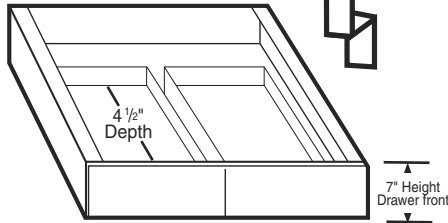

Zeus Creamy White Vanity Drawer Pack

Item Number	Description	Price
111-2299	ZRCW-VD123-21-34 - 12"W x 21"D x 34"H 3 Drawers	
111-2300	ZRCW-VD153-21-34 - 15"W x 21"D x 34"H 3 Drawers	
111-2695	ZRCW-VD183-21-34 - 18"W x 21"D x 34"H 3 Drawers	
111-2301	ZRCW-VD213-21-34 - 21"W x 21"D x 34"H 3 Drawers	
111-2302	ZRCW-VD243-21-34 - 24"W x 21"D x 34"H 3 Drawers	

Zeus Creamy White Filler Strip

Item Number	Description	Price
111-2689	ZRCW-VBF334 - Filler Strip - 3" x 34"	

Zeus Creamy Single Desk Drawer

Item Number	Description	Price
111-2696	ZRCW-VDU2421-Desk Drawer 24"W x 21"D x 4 1/2"H (7" Front)	
111-2697	ZRCW-VDU3021-Desk Drawer 30"W x 21"D x 4 1/2"H (7" Front)	
111-2698	ZRCW-VDU3621-Desk Drawer 36"W x 21"D x 4 1/2"H (7" Front)	
111-2699	ZRCW-VDU4821-Desk Drawer 48"W x 21"D x 4 1/2"H (7" Front)	

Zeus Creamy White Linen Cabinet

Item Number	Description	Price
111-2693	ZRCW-VLC2184-21 Linen Cabinet 21"W x 21"D x 84"H - 3 Doors	
111-2694	ZRCW-VLC2484-21 Linen Cabinet 24"W x 21"D x 84"H - 3 Doors	

Zeus Creamy White Overjohn

Item Number	Description	Price
111-3006	ZRCW-OJ2130 - Overjohn 21"W x 7"D x 30"H - 2 Doors	

Zeus Creamy White Wall Mirrors

Item Number	Description	Price
111-2700	ZRCW-MR2430 - Wall Mirror - 24" x 30" with Shelf	
111-2701	ZRCW-MR3040 - Wall Mirror - 30" x 40" with Shelf	
111-2702	ZRCW-MR3640 - Wall Mirror - 36" x 40" with Shelf	
111-2703	ZRCW-MR4240 - Wall Mirror - 42" x 40" with Shelf	
111-2704	ZRCW-MR4840 - Wall Mirror - 48" x 40" with Shelf	

TBA Cabinet Touch-Up Kits

Item Number	Description	Price
111-2815	Titan Maple Touch up Kit	
111-2816	Italian Hickory Touch up Kit	
111-2817	Deluxe Oak Touch up Kit	
111-2818	Sienna Touch up Kit for Italian or Colorado	
111-2953	Italian Bella Touch up Kit	
111-2954	Titan Antique White Touch up Kit	
111-3011	AKO Knotted Oak Touch up Kit	
111-3012	Zeus Creamy White Rope Touch up Kit	

*These touch-up kits in are designed to repair most minor scrapes and marks. Each kit contains a capillary marker and a filler stick.