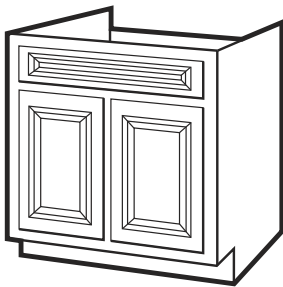

Zeus Creamy White Rope Kitchen Cabinetry

Cabinet Accessories – Outside Corner Molding

Item Number	Description	Price
111-2287	ZRCW-SC5 - Outside Corner Molding 3/4"W x 1/4"H x 96"L	

Cabinet Accessories – Under Cabinet Trim Molding

Item Number	Description	Price
111-2279	ZRCW-LRM8 - Under Cabinet Trim Molding 1"W x 1 1/2"H x 96"L	

Cabinet Accessories – Scribe Molding

Item Number	Description	Price
111-3000	ZRCW-SC1-3 - Single-sided Bull-Nose Molding 3/4"W x 1/4"H x 96"L	

Cabinet Accessories – Batten Molding

Item Number	Description	Price
111-3001	ZRCW-SC2 - Double-sided Bull-Nose Molding 3/4"W x 1/8"H x 96"L	

Cabinet Accessories – Base Spindle

Item Number	Description	Price
111-2290	ZRCW-TP3 - Base Spindle 3"W x 3"L x 3 1/2"H	

Zeus Creamy White Vanities - 2 Doors

Item Number	Description	Price
111-2291	ZRCW-2421-34 - 24"W x 21"D x 34"H 2 Doors	
111-2292	ZRCW-3021-34 - 30"W x 21"D x 34"H 2 Doors	
111-2294	ZRCW-3621-34 - 36"W x 21"D x 34"H 2 Doors	
111-2691	ZRCW-2421D-34 - 24"W x 21"D x 34"H 1 Door, 2 Drawers	
111-2293	ZRCW-3021D-34 - 30"W x 21"D x 34"H 1 Door, 2 Drawers	
111-2295	ZRCW-3621D-34 - 36"W x 21"D x 34"H 2 Doors, 2 Drawers	
111-3002	ZRCW-4221D-34 - 42"W x 21"D x 34"H 2 Doors, 2 Drawers	
111-2296	ZRCW-4821D-34 - 48"W x 21"D x 34"H 2 Doors, 4 Drawers	
111-2297	ZRCW-6021D-34 - 60"W x 21"D x 34"H 2 Doors, 4 Drawers	
111-2298	ZRCW-7221D-34 - 72"W x 21"D x 34"H 4 Doors, 4 Center Drawers