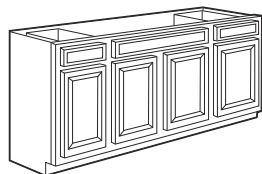

SB60" Wide Sink Base:

All base cabinets include finished toe kick. 8ft. toe kicks available. Can be used for a drop-in range. Includes 2 operable drawer units and four doors.