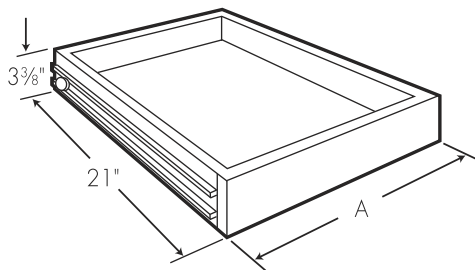

Cabinet Accessories – Roll-out Trays

Item Number	Description	Price
111-2993	15RT - Roll-out Tray 15"W – Includes Hardware	
811-1098	18RT - Roll-out Tray 18"W – Includes Hardware	
111-2994	21RT - Roll-out Tray 21"W – Includes Hardware	
811-1102	24RT - Roll-out Tray 24"W – Includes Hardware	
811-1106	27RT - Roll-out Tray 27"W – Includes Hardware	
811-1110	30RT - Roll-out Tray 30"W – Includes Hardware	
111-1391	33RT - Roll-out Tray 33"W – Includes Hardware	
811-1114	36RT - Roll-out Tray 36"W – Includes Hardware