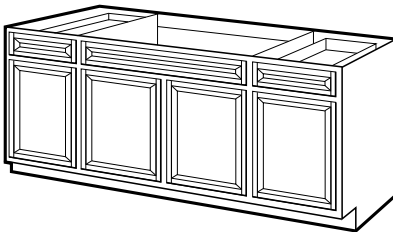

Drawer Bases

Item Number	Description	Price
111-2272	ZRCW-DB15 - Base 15"W x 24"D x 34 1/2"H - 3 Drawers	
111-2273	ZRCW-DB18 - Base 18"W x 24"D x 34 1/2"H - 3 Drawers	
111-2274	ZRCW-DB24 - Base 24"W x 24"D x 34 1/2"H - 3 Drawers	
111-2275	ZRCW-DB27 - Base 27"W x 24"D x 34 1/2"H - 3 Drawers	
111-2276	ZRCW-DB30 - Base 30"W x 24"D x 34 1/2"H - 3 Drawers	

All base cabinets include finished toe kick. May be used for a drop-in range. Has two false drawer fronts and doors.