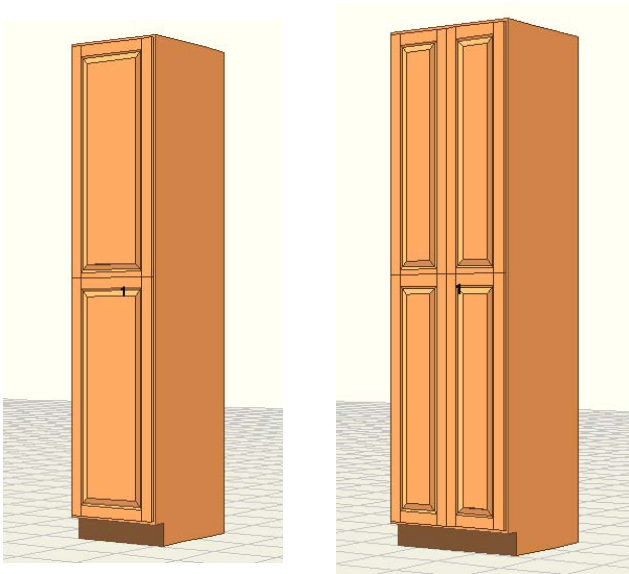

All base cabinets include finished toe kick. Two 5/8" half depth adjustable shelves in bottom.

Wall Cabinets – Pantry

Item		
Number	Description	Price
-WP1884	- Wall Pantry 18"W x 27"D x 84"H - 2 Doors	$501.75
-WP2484	- Wall Pantry 24"W x 27"D x 84"H - 4 Doors	
-WP1890	- Wall Pantry 18"W x 27"D x 90"H - 2 Doors	$551.75
-WP2490	- Wall Pantry 24"W x 27"D x 90"H - 4 Doors	$561.75
-WP1896	- Wall Pantry 18"W x 27"D x 96"H - 2 Doors	$581.75
-WP2496	- Wall Pantry 24"W x 27"D x 96"H - 4 Doors	$606.75

All base cabinets include finished toe kick. Two 5/8" half depth adjustable shelves in bottom.

Wall Cabinets – Oven Cabinet

Item		
Number	Description	Price
-OC3084	- Oven Cabinet 30"W x 27"D x 84"H - 2 Top Doors - 3 Bottom Drawers	$439.75
-OC3090	- Oven Cabinet 30"W x 27"D x 90"H - 2 Top Doors - 3 Bottom Drawers	$480.50
-OC3096	- Oven Cabinet 30"W x 27"D x 96"H - 2 Top Doors - 3 Bottom Drawers	$509.75