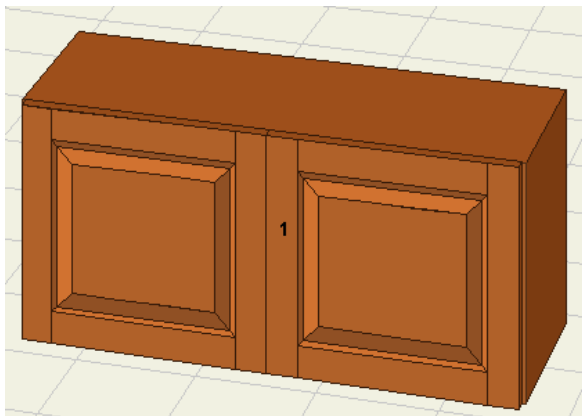

Wall Cabinets – Single Door 42" High

Item Number	Description	Price
-W0942	- Wall 09"W x 12"D x 42"H - 1 Door	$86.75
-W1242	- Wall 12"W x 12"D x 42"H - 1 Door	$104.75
-Wall1542W	- Wall 15"W x 12"D x 42"H - 1 Door	$126.75
-W1842	- Wall 18"W x 12"D x 42"H - 1 Door	$142.75
-W2142	- Wall 21"W x 12"D x 42"H - 1 Door	$159.75

All wall cabinets have two 5/8" adjustable plywood shelves. Door is reversible.