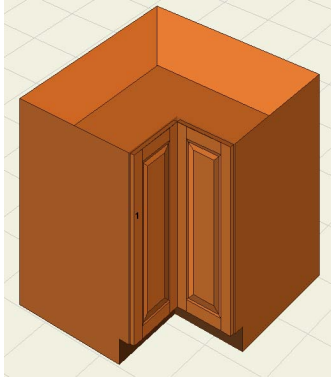

Two 28" carousels. One at base, one at midpoint (12 1/2" between carousels). All wood Lazy-Susan carousels. All base cabinets include finished toe kick. 8ft. toe kicks available. Durable ball-bearing design.

Base Cabinets – Lazy Susan Corner

Item Number	Description	Price
-LS3612 - Base - Lazy Susan Corner	36"W x 24"D x 34-1/2"H - 1 Bifold Door	$384.75