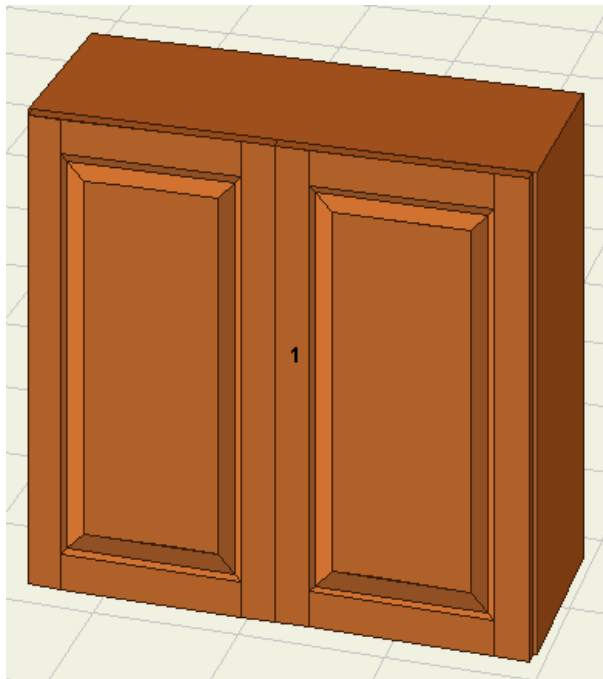

Wall Cabinets – Double Door 36" High

Item Number	Description	Price
-W2436 - Wall 24"W x 12"D x 36"H - 2 Doors		$170.10
-W2736 - Wall 27"W x 12"D x 36"H - 2 Doors		$177.10
-W3036 - Wall 30"W x 12"D x 36"H - 2 Doors		$197.10
-W3336 - Wall 33"W x 12"D x 36"H - 2 Doors		$107.10
-W3636 - Wall 36"W x 12"D x 36"H - 2 Doors		$218.75
-W3936 - Wall 39"W x 12"D x 36"H - 2 Doors		N/A

Wall Cabinets – Double Door 42" High

Item Number	Description	Price
-W2442 - Wall 24"W x 12"D x 42"H - 2 Doors		$175.75
-W2742 - Wall 27"W x 12"D x 42"H - 2 Doors		$187.75
-W3042 - Wall 30"W x 12"D x 42"H - 2 Doors		$208.75
-W3342 - Wall 33"W x 12"D x 42"H - 2 Doors		$220.75
-W3642 - Wall 36"W x 12"D x 42"H - 2 Doors		$231.75
-W3942 - Wall 39"W x 12"D x 42"H - 2 Doors