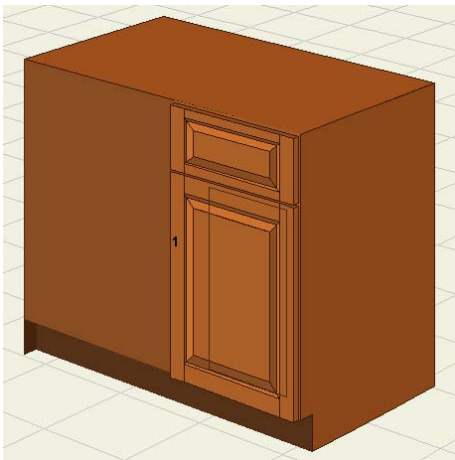

Blind Base Cabinets

Item Number	Description	Price
-BBC42 - Base Blind Corner	36"W x 24"D x 34-1/2"H - 1 Door - 1 Drawer	$263.75