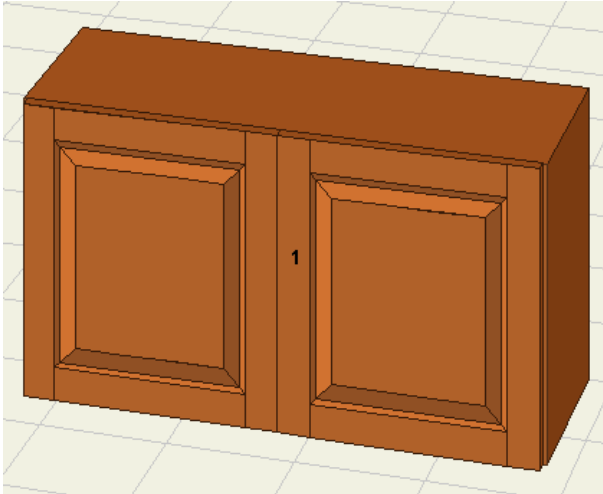

All wall cabinets have two 5/8" adjustable plywood shelves. Door is reversible.

Wall Cabinets – Double Door 12" High

Item Number	D	Price
-W3012	- Wall 30"W x 12"D x 12"H - 2 Doors	\$84.75
-W3612	- Wall 36"W x 12"D x 12"H - 2 Doors	\$117.75

Wall Cabinets – Double doors 30" high

Item Number	Description	Price
- Wall 36"W x 12"D x 30"H		\$184.75
- Wall 36"W x 12"D x 36"H		\$218.75
- Wall 36"W x 12"D x 42"H		\$231.75

All wall cabinets have two 5/8" adjustable plywood shelves. Door is reversible.