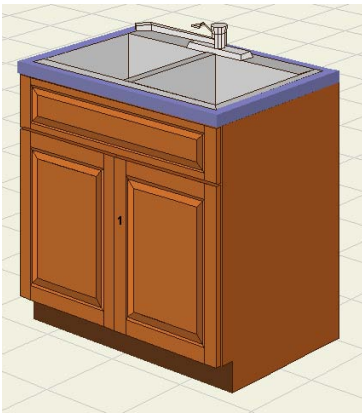

Drawer Bases

Item Number	Description	Price
-DB12	- Base 12"W x 24"D x 34-1/2"H - 3 Drawers	$129.75
-DB18	- Base 18"W x 24"D x 34-1/2"H - 3 Drawers	$207.75
-DB21	- Base 21"W x 24"D x 34-1/2"H - 3 Drawers	N/A
-DB24	- Base 24"W x 24"D x 34-1/2"H - 3 Drawers	$239.75
-DB30	- Base 30"W x 24"D x 34-1/2"H - 3 Drawers	$278.75

Sink Bases

Item Number	Description	Price
-SB30	- Base 30"W x 24"D x 34-1/2"H 2 Doors - 2 Headers	$214.75
-SB33	- Base 33"W x 24"D x 34-1/2"H 2 Doors - 2 Headers	$228.20
-SB36	- Base 36"W x 24"D x 34-1/2"H 2 Doors - 2 Headers	$253.77
-SB39	- Base 39"W x 24"D x 34-1/2"H 2 Doors - 2 Header	N/A
-SB42	- Base 42"W x 24"D x 34-1/2"H 2 Doors - 2 Headers	$308.52
-SB60	- Base 60"W x 24"D x 34-1/2"H 4 Doors - 2 Drawers - Header	N/A

Single Desk Cabinet Drawers

Item Number	Description	Price
-VDU2421	- 8-1/2"H- Single Desk Cabinet Drawer "W x 21"D x 8-1/2"H- 1 4-1/2"H Drawer Head	N/A
-VDU3021	- 8-1/2"H- Single Desk Cabinet Drawer 30"W x 21"D x 8 1/2"H- 1 4-1/2"H Drawer Head	N/A
-VDU3621	- 8 1/2"H- Single Desk Cabinet Drawer 36"W x 21"D x 8-1/2"H- 2 4-1/2"H Drawer Heads	N/A

Cabinet Accessories – Roll-out Trays

Item Number	Description	Price
-15RT	- Roll-out Tray 15"W - Includes Hardware	$51.
111-2911	AKOF-21RT - Roll-out Tray 21"W - Includes Hardware	$64.

Cabinet Accessories – Corner Appliance Garage

Item Number	Description	Price
-TAG1224	- Appliance Garage- 12"W x 24"D x 18"H 1 Roll Down Door