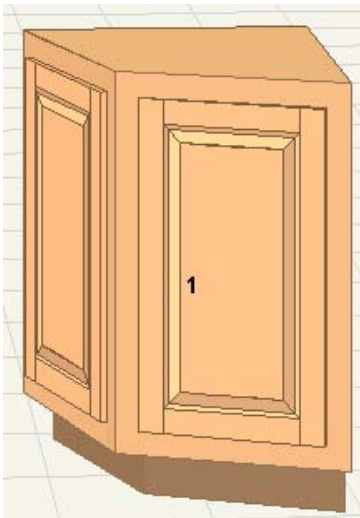

Two 28" carousels. One at base, one at midpoint (12 1/2" between carousels). All wood Lazy-Susan carousels. All base cabinets include finished toe kick. 8ft. toe kicks available. Durable ball-bearing design.

Base Cabinets – Lazy Susan Corner

Item Number	Description	Price
-LS3612 - Base - Lazy Susan Corner	36"W x 24"D x 34-1/2"H - 1 Bifold Door	\$384.75

Blind Base Cabinets

Item Number	Description	Price
-BBC42 - Base Blind Corner	36"W x 24"D x 34-1/2"H - 1 Door - 1 Drawer	\$263.75