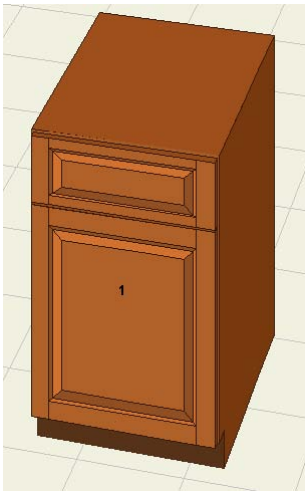

Base Cabinets – Single Door

Item Number	Description	Price
-B09	- Base 9"W x 24"D x 34-1/2" H 1 Door - 1 Drawer	$92.75
-B12	- Base 12"W x 24"D x 34-1/2" H 1 Door - 1 Drawer	$109.75
-B15	- Base 15"W x 24"D x 34-1/2" H 1 Door - 1 Drawer	$127.75
-B18	- Base 18"W x 24"D x 34-1/2" H 1 Door - 1 Drawer	$137.75
-B21	- Base 21"W x 24"D x 34-1/2" H 1 Door - 1 Drawer	$156.75