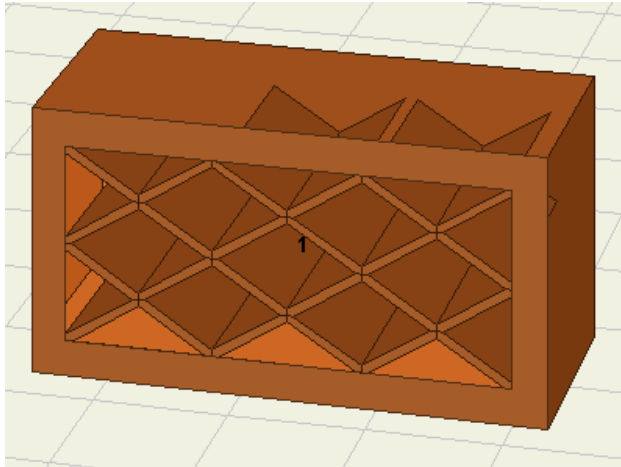

Wall Cabinets – Plate Holder

Item Number	Description	Price
-W3015PL	- Plate Holder 30"W x 12"D x 15"H	N/A

Wall Cabinets – Wine Rack

Item Number	Description	Price
-W3615WR	- Wall Wine Rack 36"W x 12"D x 15"H	$114.75
-W3018WR	- Wall Wine Rack 30"W x 12"D x 18"H	N/A

Door reversible. All wall cabinets have two 5/8" adjustable plywood shelves. Start installation with a corner wall cabinet, if kitchen has a corner.