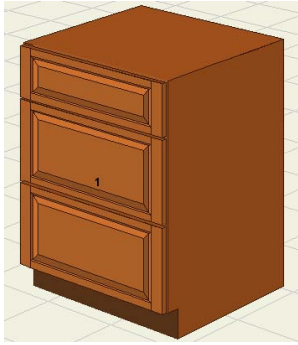

Drawer Bases

Item Number	Description	Price
-DB12	- Base 12"W x 24"D x 34-1/2"H - 3 Drawers	$129.75
-DB18	- Base 18"W x 24"D x 34-1/2"H - 3 Drawers	$207.75
-DB21	- Base 21"W x 24"D x 34-1/2"H - 3 Drawers	N/A
-DB24	- Base 24"W x 24"D x 34-1/2"H - 3 Drawers	$239.75
-DB30	- Base 30"W x 24"D x 34-1/2"H - 3 Drawers	$278.75

Sink Bases

Item Number	Description	Price
-SB30	- Base 30"W x 24"D x 34-1/2"H 2 Doors - 2 Headers	$214.75
-SB33	- Base 33"W x 24"D x 34-1/2"H 2 Doors - 2 Headers	$228.20
-SB36	- Base 36"W x 24"D x 34-1/2"H 2 Doors - 2 Headers	$253.77
-SB39	- Base 39"W x 24"D x 34-1/2"H 2 Doors - 2 Header	N/A
-SB42	- Base 42"W x 24"D x 34-1/2"H 2 Doors - 2 Headers	$308.52
-SB60	- Base 60"W x 24"D x 34-1/2"H 4 Doors - 2 Drawers - Header	N/A

Single Desk Cabinet Drawers

Item Number	Description	Price
-VDU2421	- 8-1/2"H- Single Desk Cabinet Drawer "W x 21"D x 8-1/2"H- 1 4-1/2"H Drawer Head	N/A
-VDU3021	- 8-1/2"H- Single Desk Cabinet Drawer 30"W x 21"D x 8 1/2"H- 1 4-1/2"H Drawer Head	N/A
-VDU3621	- 8 1/2"H- Single Desk Cabinet Drawer 36"W x 21"D x 8-1/2"H- 2 4-1/2"H Drawer Heads	N/A

Cabinet Accessories – Roll-out Trays

Item Number	Description	Price
-15RT	- Roll-out Tray 15"W - Includes Hardware	$51.
111-2911	AKOF-21RT - Roll-out Tray 21"W - Includes Hardware	$64.

Cabinet Accessories – Corner Appliance Garage

Item Number	Description	Price
-TAG1224	- Appliance Garage- 12"W x 24"D x 18"H 1 Roll Down Door