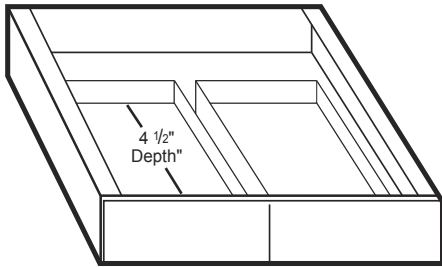

Linen Cabinet**

Item Number	Description	Price
- LC2184	Linen Cabinet 21" x 21" x 84" 3 Doors	\$192.7

Vanity Filler**

Item Number	Description	Price
- VBF334	Vanity Filler 3"W x 34"H	\$10

Overjohn**

Item Number	Description	Price
- OJ2130	Overjohn 21"x 7" x 30" 2 Doors	