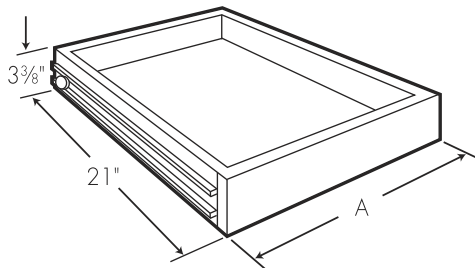

Drawer Bases

Item Number	Description	Price
-DB12	- Base 12"W x 24"D x 34-1/2"H - 3 Drawers	$129.75
-DB18	- Base 18"W x 24"D x 34-1/2"H - 3 Drawers	$207.75
-DB21	- Base 21"W x 24"D x 34-1/2"H - 3 Drawers	N/A
-DB24	- Base 24"W x 24"D x 34-1/2"H - 3 Drawers	$239.75
-DB30	- Base 30"W x 24"D x 34-1/2"H - 3 Drawers	$278.75

Sink Bases

Item Number	Description	Price
-SB30	- Base 30"W x 24"D x 34-1/2"H 2 Doors - 2 Headers	$214.75
-SB33	- Base 33"W x 24"D x 34-1/2"H 2 Doors - 2 Headers	$228.20
-SB36	- Base 36"W x 24"D x 34-1/2"H 2 Doors - 2 Headers	$253.77
-SB39	- Base 39"W x 24"D x 34-1/2"H 2 Doors - 2 Header	N/A
-SB42	- Base 42"W x 24"D x 34-1/2"H 2 Doors - 2 Headers	$308.52
-SB60	- Base 60"W x 24"D x 34-1/2"H 4 Doors - 2 Drawers - Header	N/A

Single Desk Cabinet Drawers

Item Number	Description	Price
-VDU2421	- 8-1/2"H- Single Desk Cabinet Drawer "W x 21"D x 8-1/2"H- 1 4-1/2"H Drawer Head	N/A
-VDU3021	- 8-1/2"H- Single Desk Cabinet Drawer 30"W x 21"D x 8 1/2"H- 1 4-1/2"H Drawer Head	N/A
-VDU3621	- 8 1/2"H- Single Desk Cabinet Drawer 36"W x 21"D x 8-1/2"H- 2 4-1/2"H Drawer Heads	N/A

Cabinet Accessories – Roll-out Trays

Item Number	Description	Price
-15RT	- Roll-out Tray 15"W - Includes Hardware	$51.
111-2911	AKOF-21RT - Roll-out Tray 21"W - Includes Hardware	$64.

Cabinet Accessories – Corner Appliance Garage

Item Number	Description	Price
-TAG1224	- Appliance Garage- 12"W x 24"D x 18"H 1 Roll Down Door